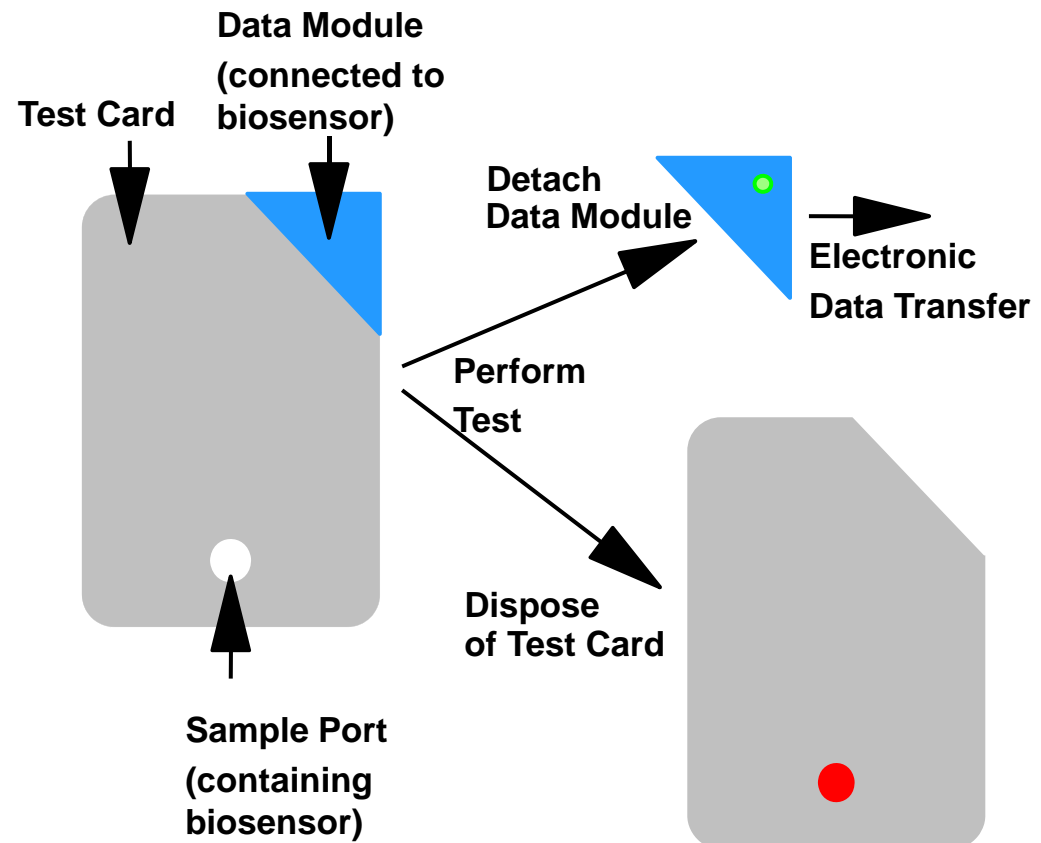

SmartSensor – low-cost PoC diagnostics

SmartSensor teled

- founded 1999 by James Jackson to develop novel point-of-care diabetes test
- smartcard incorporates a biosensor linked to detachable data module
- convenience and low cost of in-home testing
- lab test quality
- secure, automated health record connectivity

SmartSensor
teled