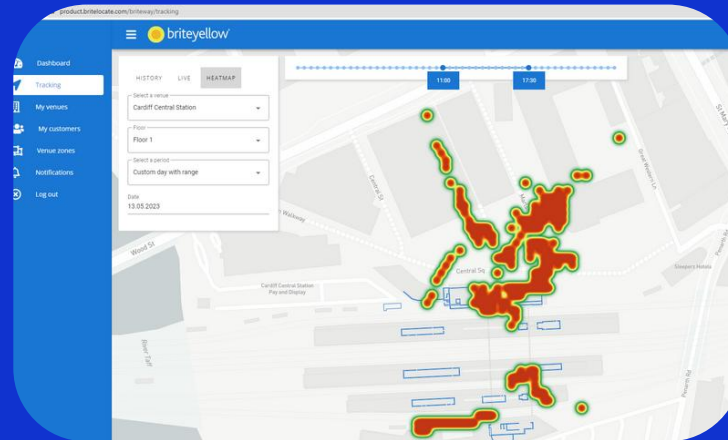

2

Problems we solve: For older and disabled people

3

Our solution: Spatial Intelligence Platform

4

Applications: Real world

Briteyellow at a glance

**Managed WiFi 2003-
2012**

**Position Tracking
2012-2019**

**Spatial Intelligence
2020-2025**

Inaccessible Journeys

1 in 4 disabled
people avoid travel

due to navigation barriers.

Unsafe Care

> 57% of UK carers
suffering burnout

due to staff shortage

Spatial Intelligence platform

Enabling more accessible journeys and prioritised care for older and disabled people, and increased efficiency for operators.

Real World Applications

Briteway

Travel Companion App