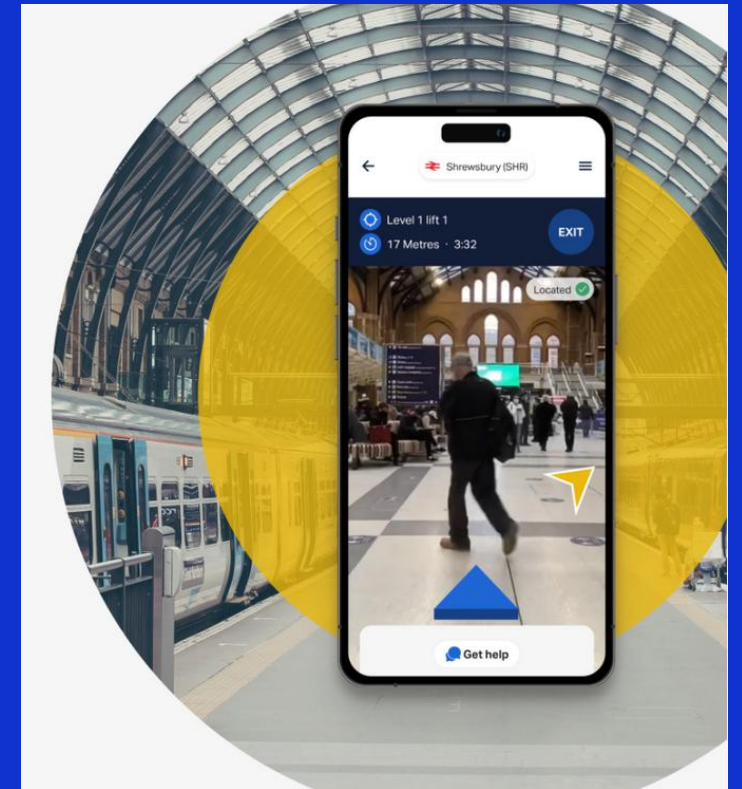

Thank you!

Turning complex buildings into smart places.

For more info, visit briteyellow.com
fredi.nonyelu@briteyellow.com.