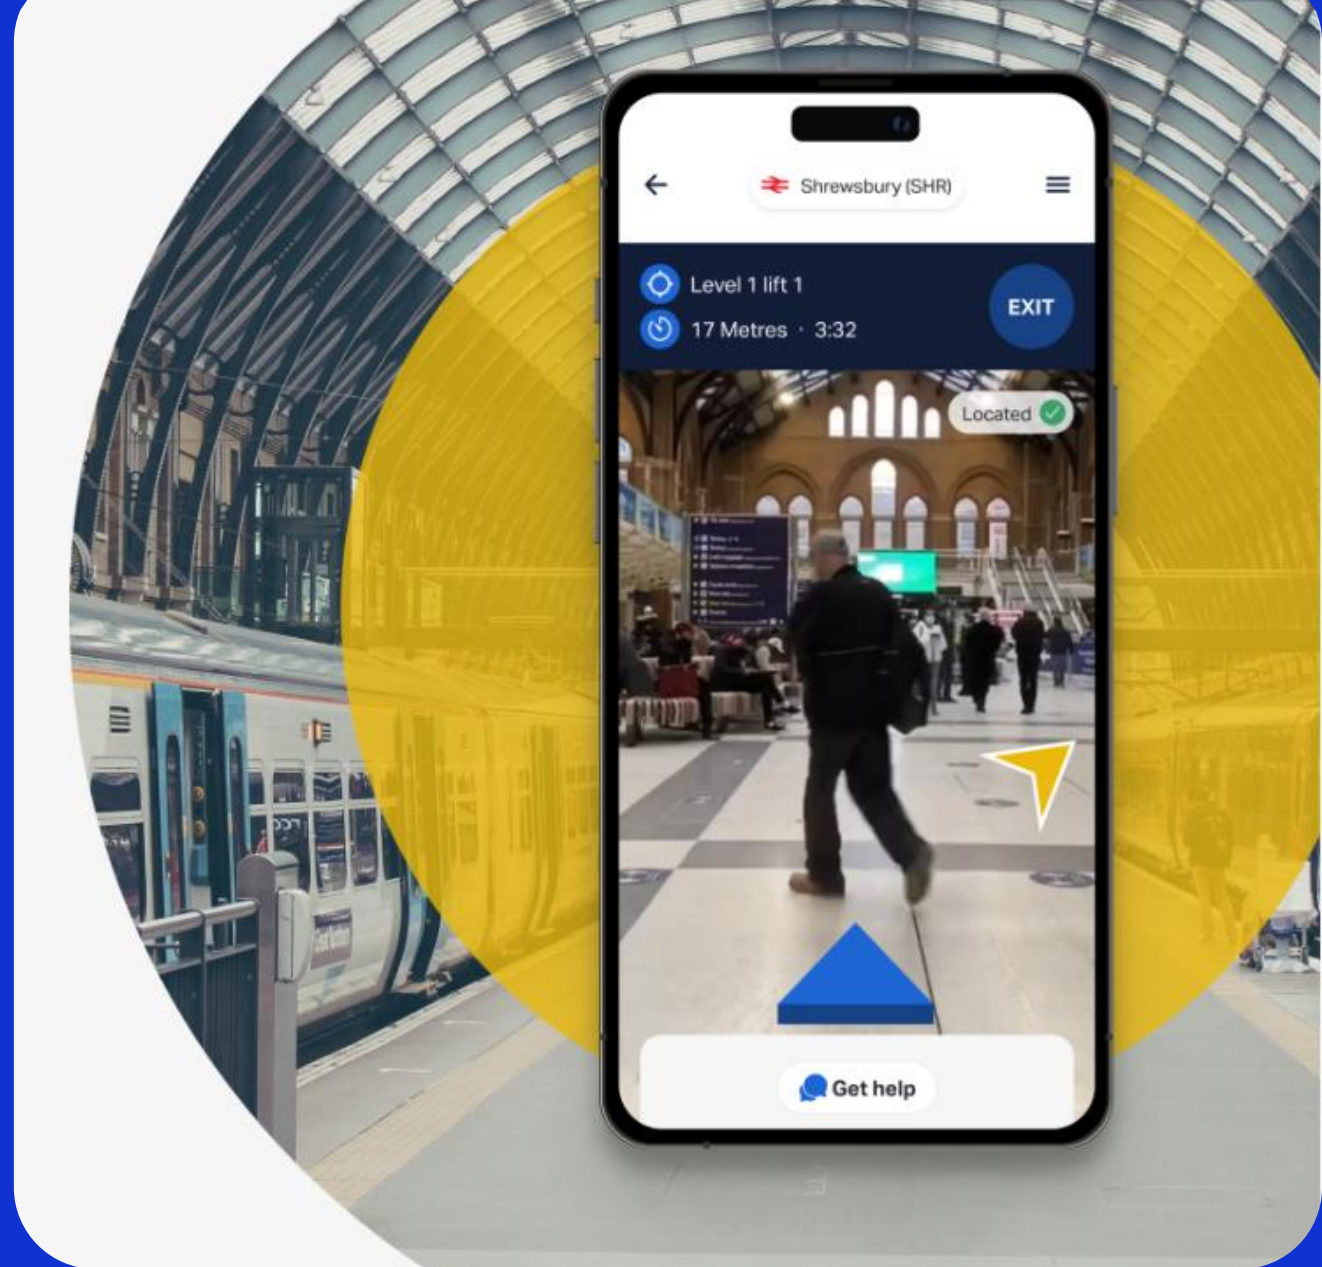

Briteyellow

Fredi Nonyelu
Founder & CEO
Briteyellow
www.briteyellow.com

Pioneering spatial Intelligence

Indoor positioning and navigation for
complex built environments

Agenda

Topics Covered

1

Who are we: Briteyellow at a Glance

2

Problems we solve: For older and disabled people

3

Our solution: Spatial Intelligence Platform

4

Applications: Real world

Briteyellow at a glance

**Managed WiFi 2003-
2012**

Spatial Intelligence platform

Enabling more accessible journeys and prioritised care for older and disabled people, and increased efficiency for operators.

Real World Applications

Briteway

Travel Companion App